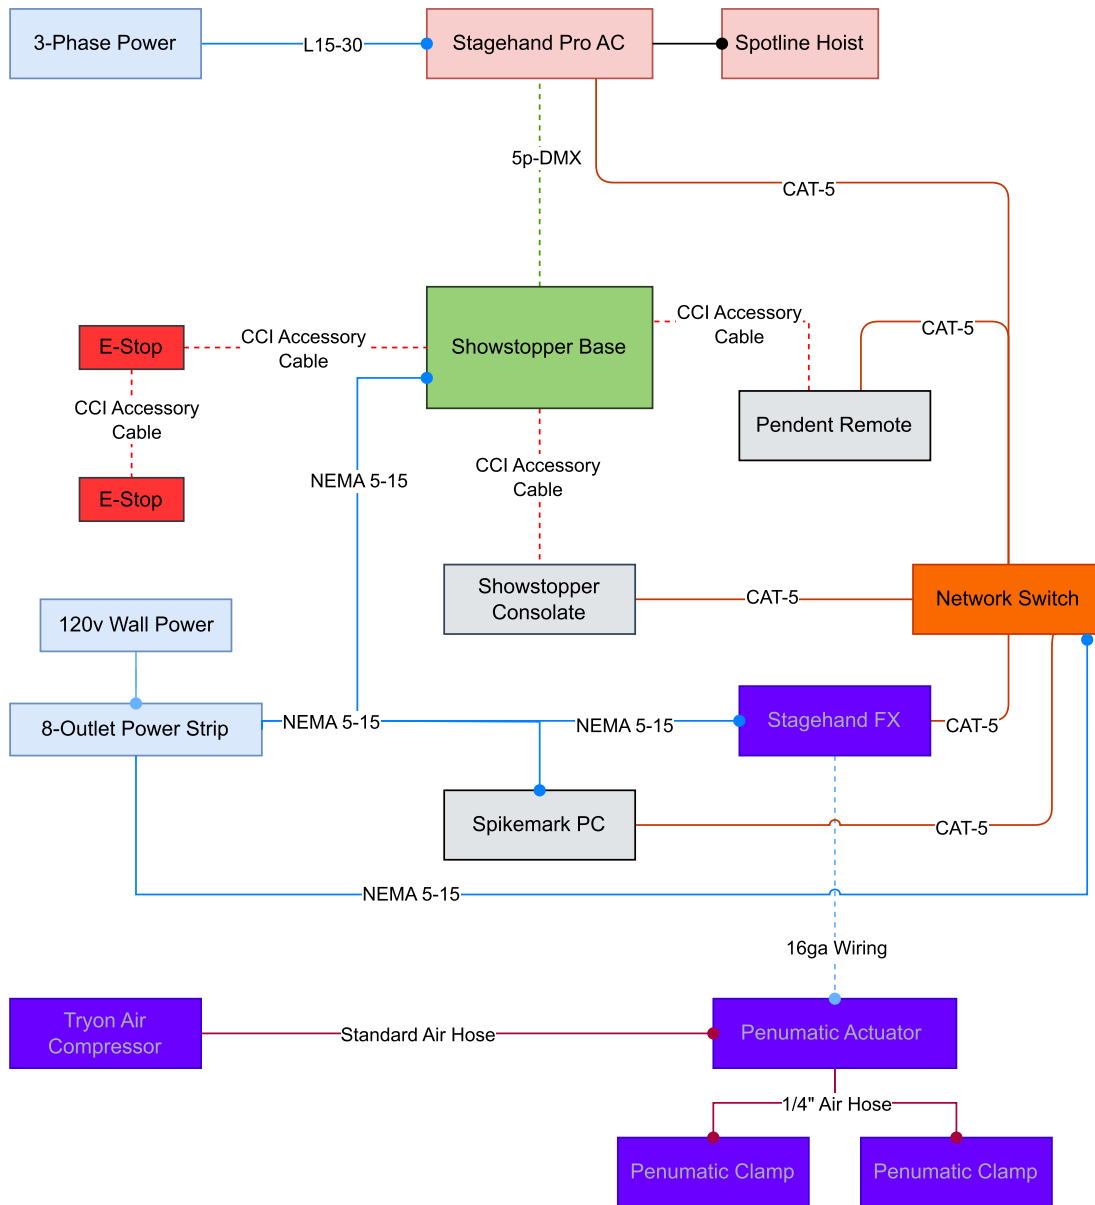

Wild Party Automation System Diagram

Automation for the Stage

10/18/23

Jesse McKenzie

Wire-Driven Automated Stage Elevator